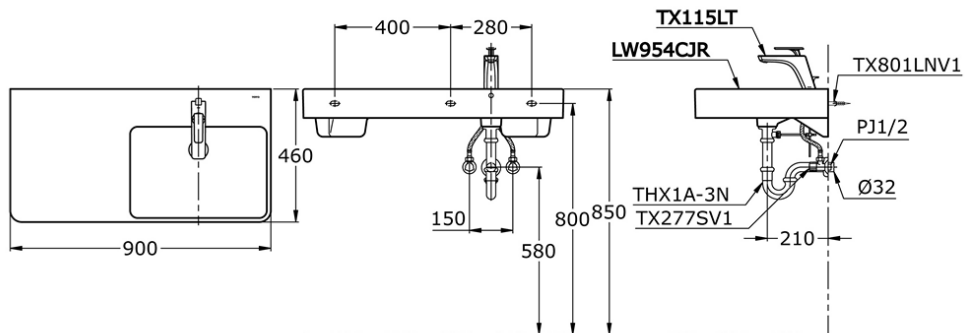

LW954CJR

IDR 2,670,000.00

Height: 100

Width: 900 mm

Depth: 460 mm

TOJA LW 954 CJR

Some products may not be available in your area

Prices indicated are manufacturer's suggested retail price, prices may change anytime without notice.